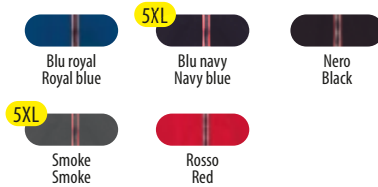

GILET - VESTS

HORIZON R. 2.0 - 001161-0343

Size	-	XS	S	M	L	XL	XXL	3XL	4XL	5XL	BIG SIZE	
Tessuto	100% NYLON, NYLON TASLON 228T											
Fabric	100% NYLON, NYLON TASLON 228T										105 g/m²	1/20 pcs
MATCH						CE I CAT