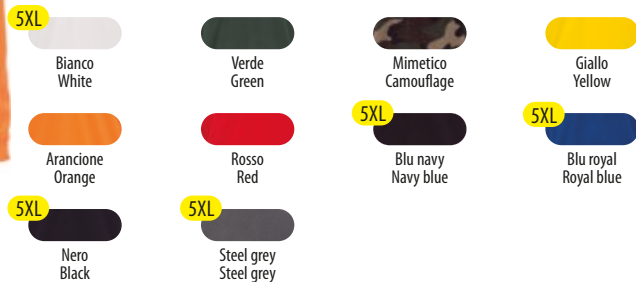

PILE - POLAR JACKETS

SOFT+ - 001294-0070

Size	XXS	-	S	M	L	XL	XXL	3XL	-	-	BIG SIZE
Tessuto	100% POLIESTERE, PILE 144F										
Fabric	100% POLYESTER, 144F POLAR FLEECE										
	180 g/m² 1/20 pcs										

Regular Fit CE I CAT

PILE - POLAR JACKETS

PIRENEI - 000891-0325

Size	-	XS	S	M	L	XL	XXL	3XL	4XL	5XL	BIG SIZE
Tessuto	100% POLIESTERE, PILE 144F										
Fabric	100% POLYESTER, 144F POLAR FLEECE										
	280 g/m² 1/10 pcs										

Regular Fit CE I CAT

PILE - POLAR JACKETS

DOLOMITI+ - 000397-0069

Size	-	XS	S	M	L	XL	XXL	3XL	4XL	5XL	BIG SIZE
Tessuto	100% POLIESTERE, PILE 288F										
Fabric	100% POLYESTER, 288F POLAR FLEECE										
	280 g/m² 1/10 pcs										

Regular Fit CE I CAT

PILE - POLAR JACKETS

NEPAL - 001088-0325

Size	-	XS	S	M	L	XL	XXL	3XL	4XL	5XL	BIG SIZE
Tessuto	100% POLIESTERE, PILE 144F										
Fabric	100% POLYESTER, 144F POLAR FLEECE										
	280 g/m² 1/10 pcs										

Regular Fit CE I CAT