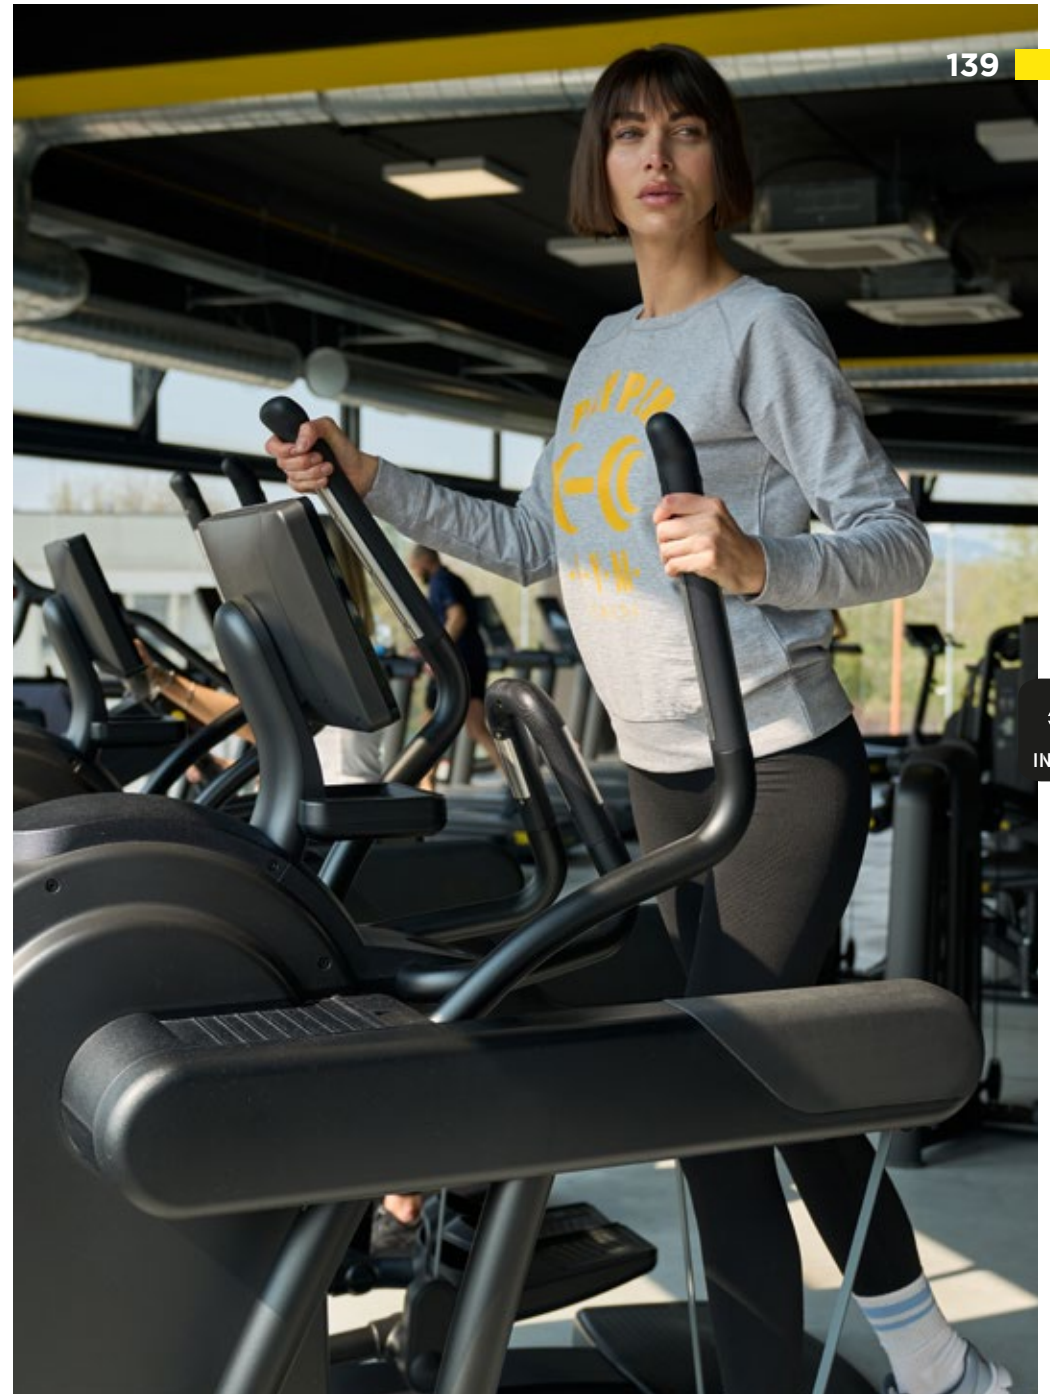

Malibu+ Lady, Thermo Pro Lady 240 LPANT