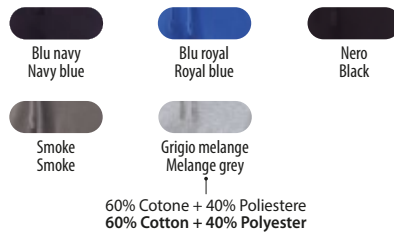

Lady **MATCH**

- Deep blue
Deep blue
- Light blue
Light blue
- Nero
Black

PANTALONI IN FELPA - SWEAT TROUSERS

JOGGING+ - 001214-0308 / MELANGE - 001214 -P076

Size	-	XS	S	M	L	XL	XXL	3XL	-	-	BIG SIZE
Tessuto	70% COTONE + 30% POLIESTERE, GARZATA										
Fabric	70% COTTON + 30% POLYESTER, BRUSHED										
			280 g/m²								
			5/20 pcs								