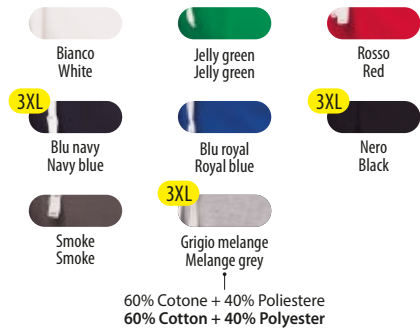

PANTALONI IN FELPA - SWEAT TROUSERS

SEATTLE - 000391-0001 / MELANGE - 000391-P093

Size	-	-	S	M	L	XL	XXL	3XL	-	-	BIG SIZE
Tessuto	70% COTONE + 30% POLIESTERE, GARZATA										
Fabric	70% COTTON + 30% POLYESTER, BRUSHED FLEECE										
			300 g/m²								
			5/20 pcs