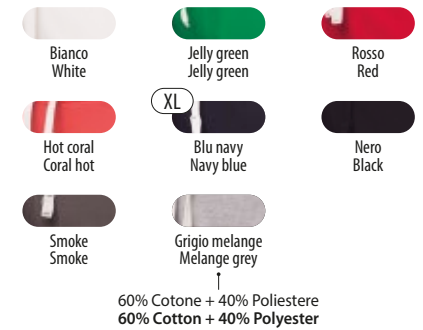

PANTALONI IN FELPA - SWEAT TROUSERS

SEATTLE LADY - 000392-0001

Size	-	XS	S	M	L	XL	-	-	-	-
Tessuto	70% COTONE + 30% POLIESTERE, GARZATA									
Fabric	70% COTTON + 30% POLYESTER, BRUSHED FLEECE									
			300 g/m²							
			5/20 pcs